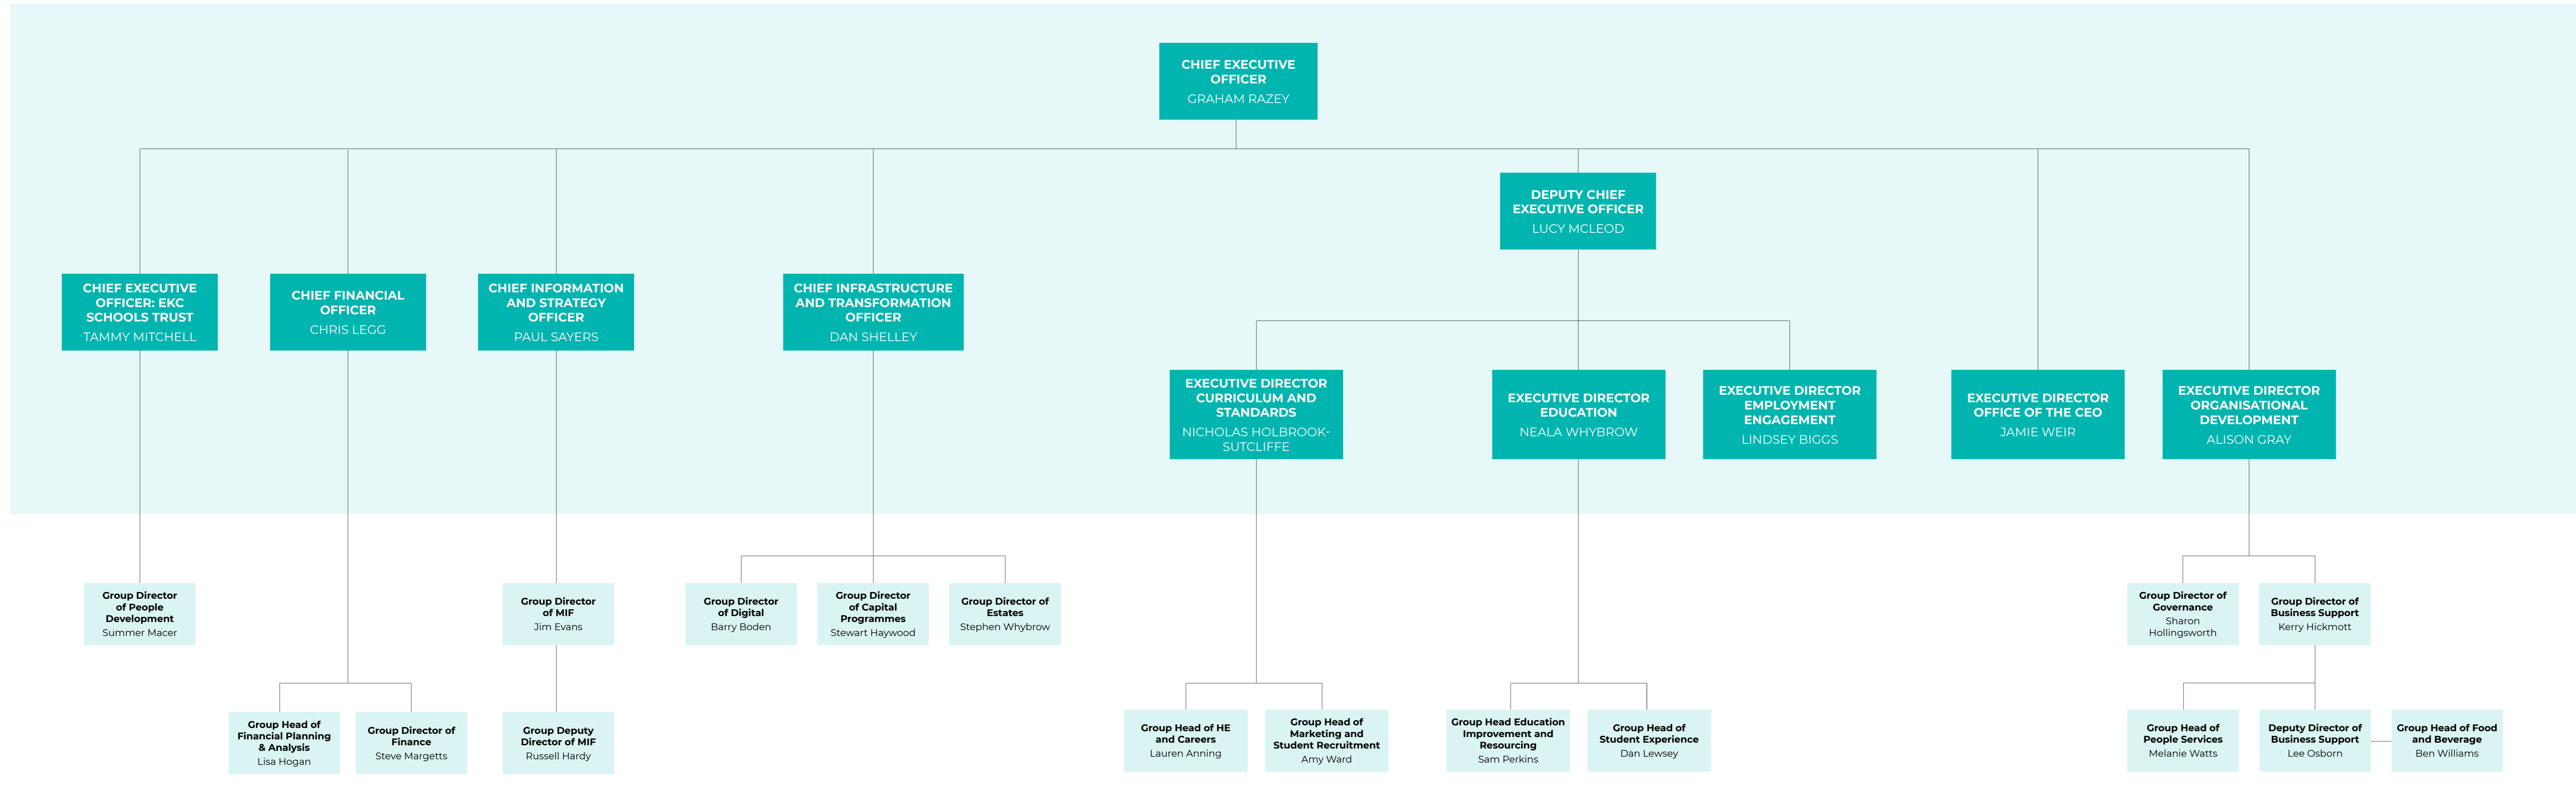

EKC GROUP LEADERSHIP STRUCTURE

COLLEGES AND TRAINING UNITS

- ASHFORD COLLEGE**
 Principal
Susan Bonett
- BROADSTAIRS COLLEGE**
 Principal
Emily Johnson
- CANTERBURY COLLEGE**
 Principal
Victoria Copp-Crawley
- DOVER TECHNICAL COLLEGE**
 Principal
Paul Owen
- FOLKESTONE COLLEGE**
 Principal
Donna Smith
- SHEPPEY COLLEGE**
 Principal
Alan Salter
- EKC GROUP TRAINING**
 Managing Director
Rhona Williams

Document History				
Version	Date	Editor	Comments	
1.4	25/11/21	JW	Major structural changes	
1.5	12/01/22	JW	Small changes to positions	
1.6	22/02/22	JW	Postholder name change	
1.7	26/04/22	JW	New layout	
1.8	05/05/22	JW	Design changes	
1.9	08/09/22	JW	Structure changes	
2.0	29/11/22	JW	Restructure	
2.1	21/02/23	JW	Minor changes	