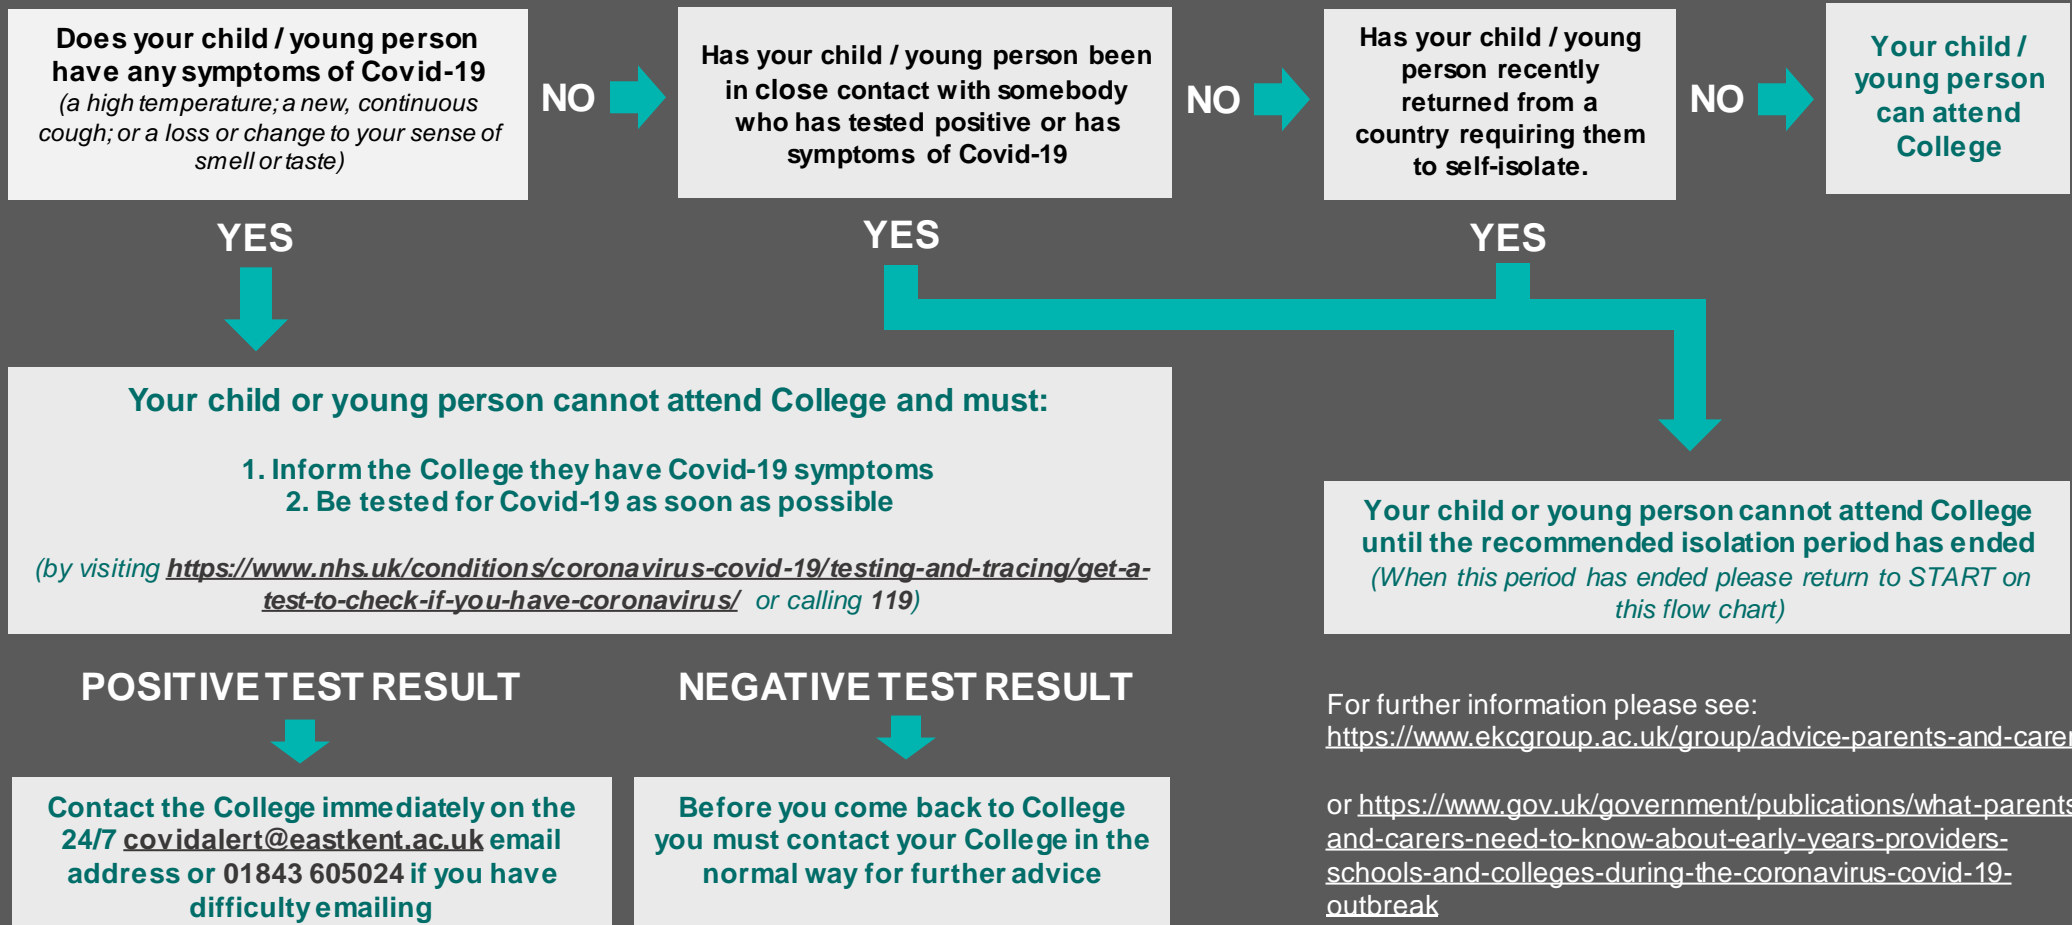

# COVID-19 GUIDANCE FOR PARENTS AND CARERS

Thank you for taking the time to read this guidance.

All EKC Group students have been advised to follow the steps outlined below in the case of potential Covid-19 infection. This guidance acts as advice to support young people with the steps to follow in the event of symptoms or if having come into contact with somebody with symptoms.

## START

For further information please see:  
<https://www.ekcgroup.ac.uk/group/advice-parents-and-carers>

or <https://www.gov.uk/government/publications/what-parents-and-carers-need-to-know-about-early-years-providers-schools-and-colleges-during-the-coronavirus-covid-19-outbreak>